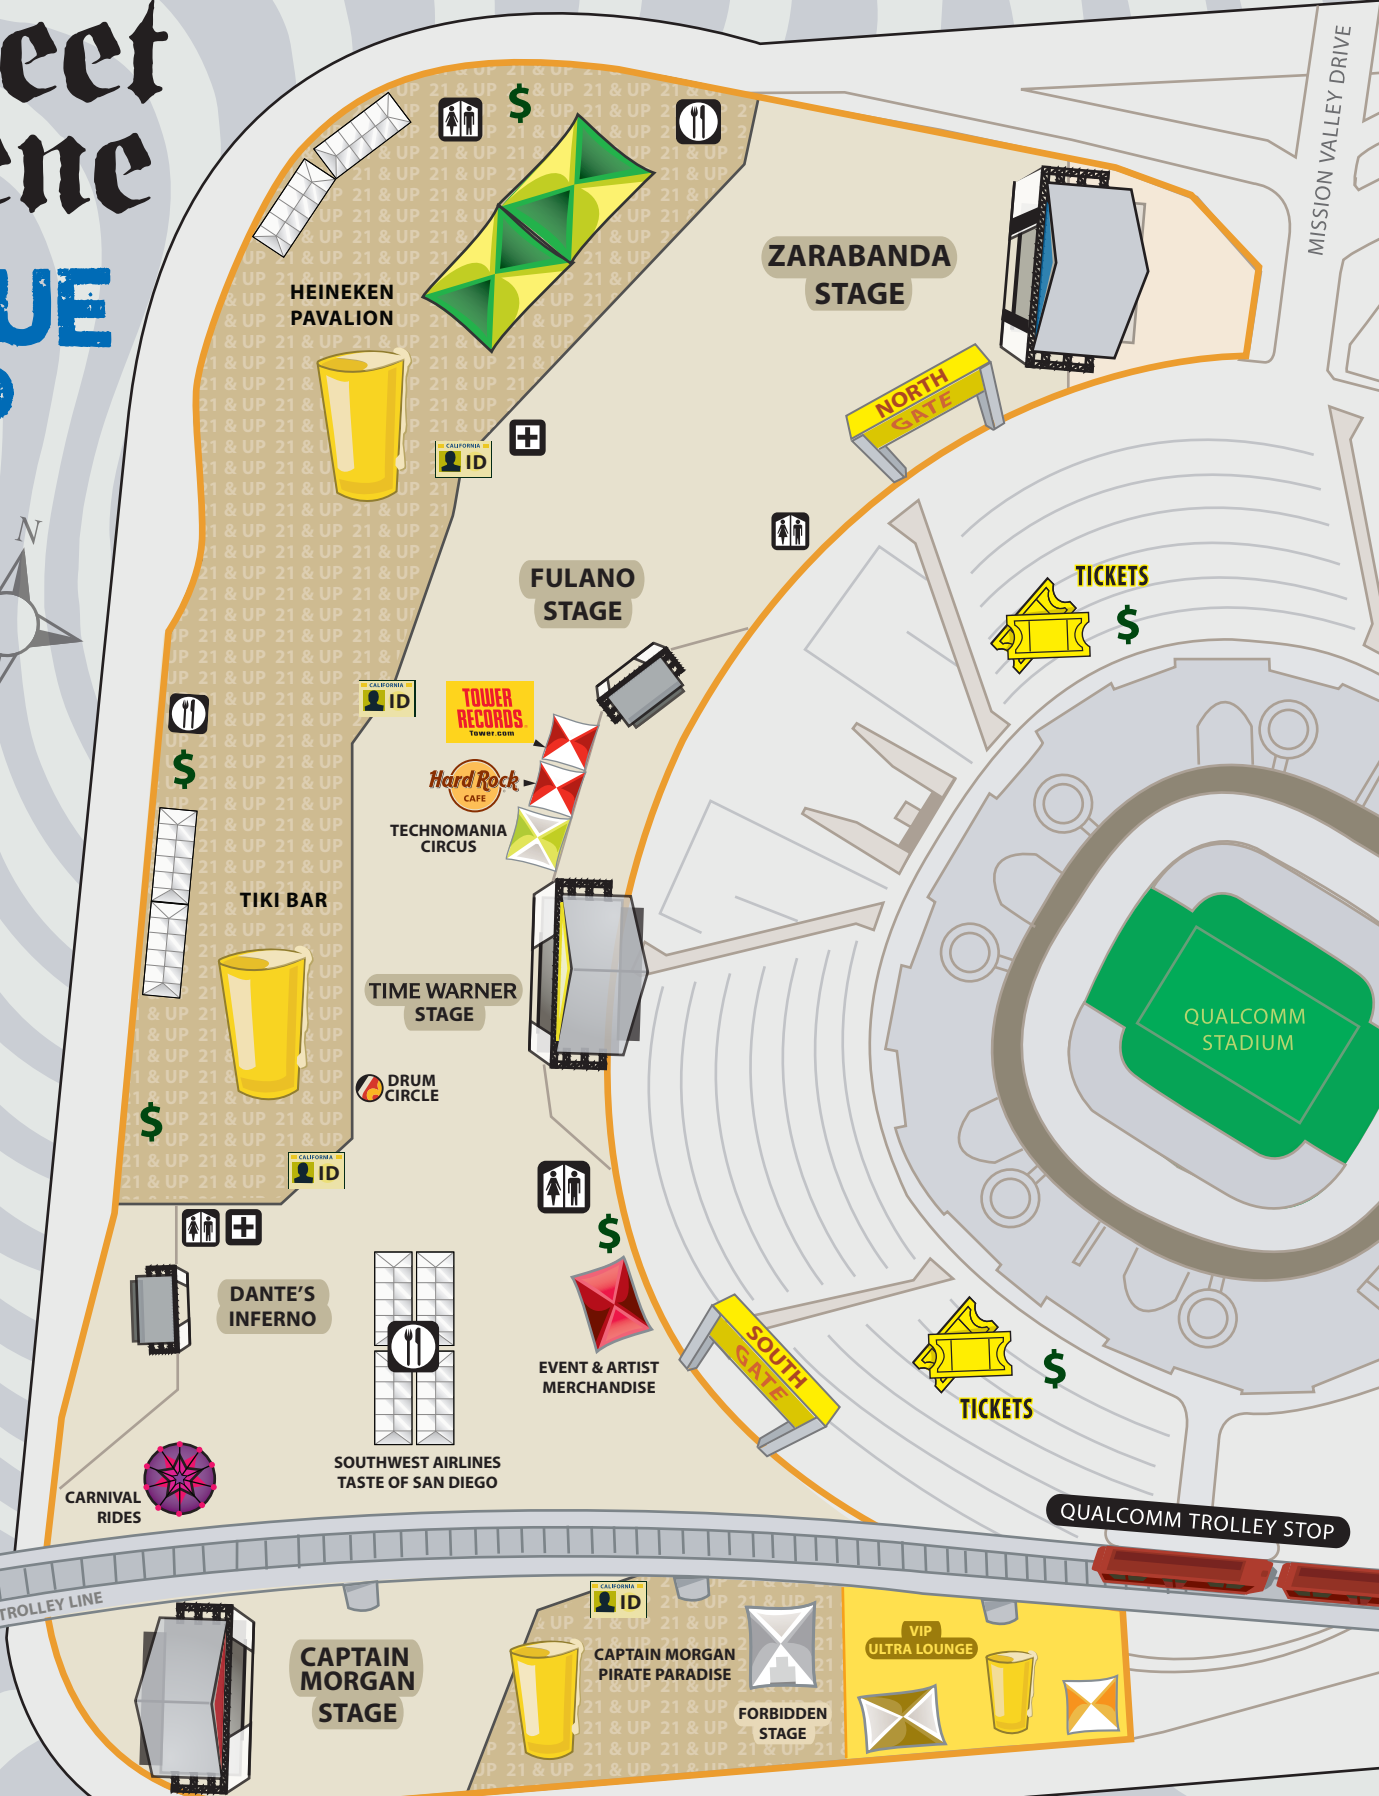

# Street Scene

## VENUE MAP

### FESTIVAL LEGEND

-  21 & UP AREA
-  BOX OFFICE  
- Tickets & Will Call
-  ID CHECK /  
BAR ENTRY
-  RESTROOMS
-  FIRST AID
-  FOOD & BEVERAGE
-  ATM